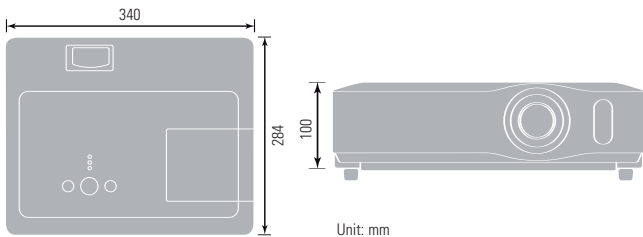

HITACHI
Inspire the Next

CP-X308

TENTATIVE

Image Size 4:3				
Screen Size (Diagonal)	Projection Distance (a)		Screen Height (cm)	
	min. (m)	max. (m)	b (top)	c (bottom)
40" (1.0)	1.2	1.4	55	6
60" (1.5)	1.8	2.2	82	9
100" (2.5)	3.0	3.6	137	15
150" (3.8)	4.6	5.5	206	23
200" (5.1)	6.1	7.3	274	30
300" (7.6)	9.1	11.0	411	46

CP-X308 Technical Specifications

OPTICAL

LCD Panel		0.63" P-Si TFT x 3
Resolution		XGA: 1024 dots x 768 lines
Brightness	Normal Mode	2600 ANSI Lumens
	Whisper Mode	2100 ANSI Lumens
Contrast Ratio		500:1 (typ)
Lens		F1.7-1.9 (f=19.5-23.4mm) Manual Focus, Manual Zoom x 1.2
Lamp		220W UHB
Lamp Life		2000 (normal)/3000 (whisper)
Projection Distance		0.9 - 11.2m
Distance to Width Ratio (:1)		1.5 (WIDE), 1.8 (TELE)
Diagonal Display Size		30-300" (60"@1.8m, Wide)
Number of Colour		8 Bit/colour, 16.7M colours
Keystone Correction		9:1 upward shift, fixed