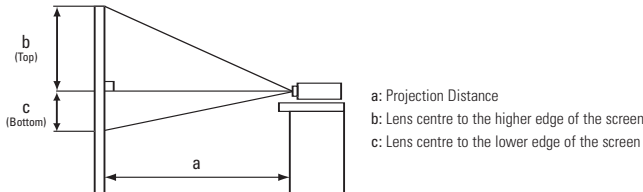

HITACHI
Inspire the Next

CP-X308

TENTATIVE

Image Size 4:3				
Screen Size (Diagonal)	Projection Distance (a)		Screen Height (cm)	
	min. (m)	max. (m)	b (top)	c (bottom)
40" (1.0)	1.2	1.4	55	6
60" (1.5)	1.8	2.2	82	9
100" (2.5)	3.0	3.6	137	15
150" (3.8)	4.6	5.5	206	23
200" (5.1)	6.1	7.3	274	30
300" (7.6)	9.1	11.0	411	46

CP-X308 Technical Specifications

OPTICAL

LCD Panel		0.63" P-Si TFT x 3
Resolution		XGA: 1024 dots x 768 lines
Brightness	Normal Mode	2600 ANSI Lumens
	Whisper Mode	2100 ANSI Lumens
Contrast Ratio		500:1 (typ)
Lens		F1.7-1.9 (f=19.5-23.4mm) Manual Focus, Manual Zoom x 1.2
Lamp		220W UHB
Lamp Life		2000 (normal)/3000 (whisper)
Projection Distance		0.9 - 11.2m
Distance to Width Ratio (:1)		1.5 (WIDE), 1.8 (TELE)
Diagonal Display Size		30-300" (60"@1.8m, Wide)
Number of Colour		8 Bit/colour, 16.7M colours
Keystone Correction		9:1 upward shift, fixed